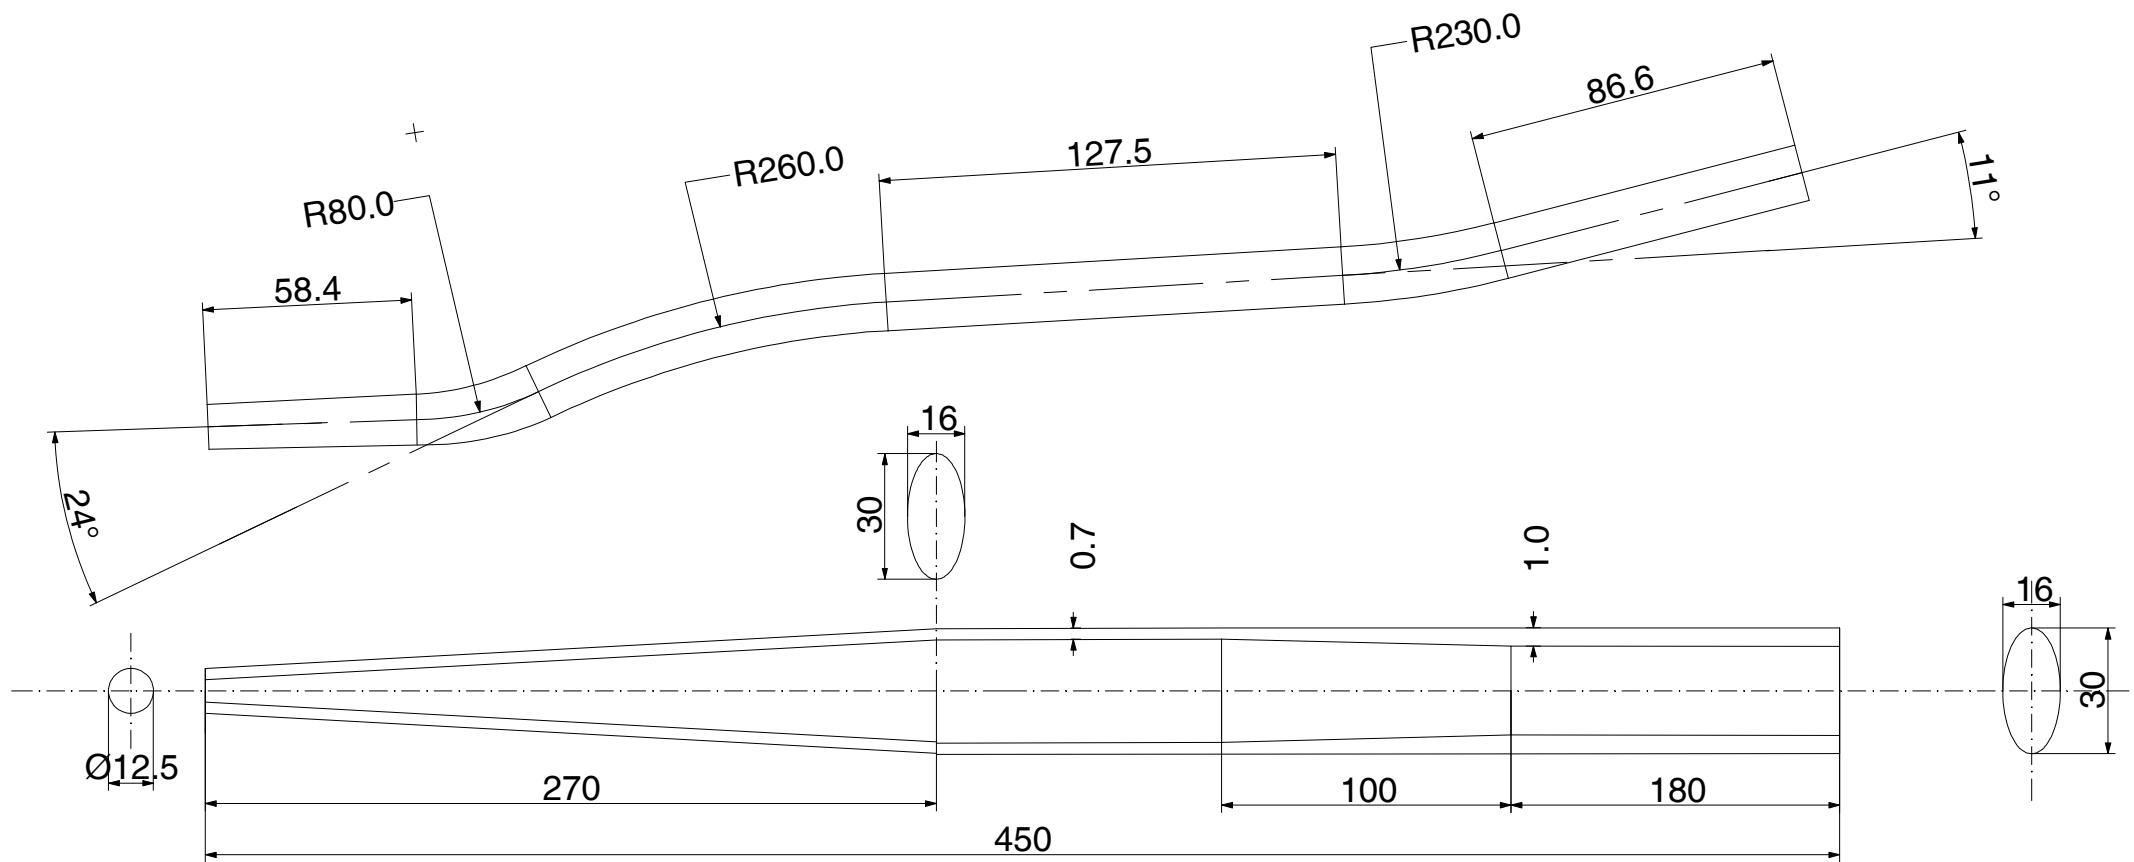

Description

Measure

mm

Scale

Material

25CrMo4 STEEL

Name

GRAVEL C/S MY 2022

Drawing N°

MPO240C2028

Dedacciai

Dedaindustrie s.r.l.
 via Leonardo da Vinci 19
 26013 Campagnola Cremasca (CR) - ITALY

Ref. N°	Date	Description	
		Measure	mm Scale
		Material	25CrMo4 STEEL
		Name	GRAVEL C/S MY 2022
Release	01/22	Date	21/01/22
		Drawing N°	MPO240C2028