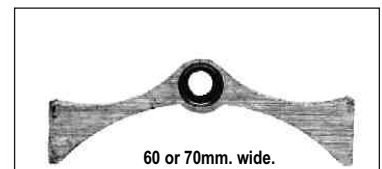

Art. 250
2 Widths
26 & 29mm.

Art. 239
for ATB.
Threaded.

saba

JS43, 58, 66, or 70
Cantilever Bridge
Outside to Outside Width
43mm-58mm-66mm-70mm.
Stop is unthreaded.

EVEREST

C57. For 16mm OD Tube
at top. 14mm OD Seat Stays.

C131. Cast Brake Bridge.
Aero Shaping

C-57T. Wishbone
22.2mm. Ports.

TECNOCICLO

BP255. 33mm. width.

60 or 70mm. wide.

CAMPANA